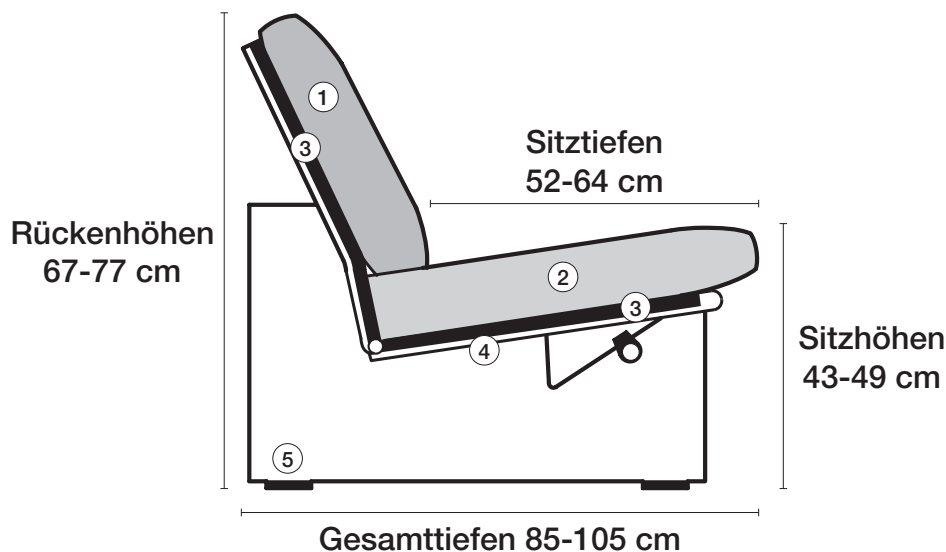

Manhattan niedrig

collection

Aufbau / Construction / Rembourrage / Opbouw

① **Rückenkissen**
Kammerkissen mit Daunencharakter. Füllung Polyschaumstäbchen und hochwertige Vliesfasern.

② **Sitzkissen**
Kammerkissen mit Daunencharakter. Füllung Erpo Selecta RG 80 (80% Stäbchen und 20% Vliesfasern).

③ **Unterfederung**
Dauerelastische Gummigurtunterfederung mit Polyetherschaumauflage und Polyestervliesabdeckung.

④ **Stahlrohrkonstruktion**
Das Prinzip der Bequemlichkeit für die stufenlose Anpassung von Rückenlehne und Sitz.

Sitzhöhen
Sitzhöhe 43 cm
Sitzhöhe 46 cm
Sonderhöhen möglich

⑤ **Fussausführung**
Wechselgleiter

① **Back cushions**
Chambered cushions with a downy character. Filled with polyfoam sticks and high-grade polyester fibers.

② **Seat cushions**
Chambered cushions with a downy character. Filled with Erpo Selecta RG 80 (80% polyfoam sticks and 20% polyester fibers).

③ **Spring base**
Permanent elastic rubber belt spring support with polyether foam and polyester fleece cover.

④ **Steel frame construction**
Fully adjustable backrest and seat to do justice to the Principle of Comfort.

Seat heights
Seat height 43 cm
Seat height 46 cm
Special heights possible

⑤ **Legs**
Glides with exchangeable inserts

① **Coussin de dossier**
Coussins capitonnés type duvet. Rembourrage particules de mousse polyéther et fibres polyester de rembourrage très résistante.

② **Coussin de siège**
Coussins capitonnés type duvet. Rembourrage Erpo Selecta RG 80 (80% particules de mousse et 20% fibres polyester).

③ **Suspension**
Suspension élastique à sangles de caoutchouc ultra-résistant avec une couche de mousse de polyéther et un revêtement textile non tissé de polyester.

④ **Structure en tubes d'acier**
Le principe du confort pour une adaptation progressive de l'inclinaison du dossier et du siège.

Hauteur de siège
43 cm
46 cm
Hauteurs spéciales possible

⑤ **Modèles de pied**
Patins interchangeable

① **Rugkussen**
Kamerkussens met donscharakte. Gevuld met polyschuimstaafjes en zeer draagkrachtige vliesvezels.

② **Zitkussen**
Kamerkussens met donscharakte. Gevuld met Erpo Selecta RG 80 (80% staafjes en 20% vliesvezels).

③ **Vering**
Duurzaam elastische rubberen vering met polyetherschuimkussen bekleed met een polyestervlies.

④ **Stalen buisconstructie**
Het principe voor comfort met traploze aanpassing van rugleuning en zitting.

Zithoogte
43 cm
46 cm
Speciale hoogten mogelijk

⑤ **Voetuitvoeringen**
Verwisselbare glijders