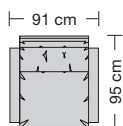

Manhattan extra hoch

Produktumfang / Product range / Gamme des produits / Productomvang

253.12