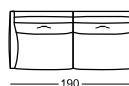

3er-Element ATL/ATR
Elément 3 places AG/AD
Triple element LAR/RAR