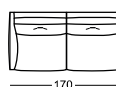

- Available as a single sofa or recliner combination
- Footrest with release mechanism
- Back adjustment
- Built-in fold-up headrest in the backrest
- Headrest can be added later
- Base section can be upholstered in the desired material
- Flat steel base in polished chrome, brushed chrome, brass lacquered or bronze lacquered
- Flat steel base can be mounted for a seat height of 43 or 45 cm
- Adjustable metal legs for a seat height of 43 to 45 cm in polished chrome or brushed chrome
- Adjustable wooden legs for a seat height of 43 to 45 cm stained according to our colour chart

Design:

Martin Birrer/Benny Mosimann

1630 MELLOW

2er-Sofa
Canapé 2 places
Two-seater sofa

2er-Element ATL/ATR
Elément 2 places AG/AD
Twin element LAR/RAR

2er-Sofa breit
Canapé 2 places large
Two-seater sofa wide

2er-Element breit ATL/ATR
Elément 2 places large AG/AD
Twin element wide LAR/RAR

3er-Sofa
Canapé 3 places
Three-seater sofa

3er-Element ATL/ATR
Elément 3 places AG/AD
Triple element LAR/RAR

4er-Sofa
Canapé 4 places
Four-seater sofa