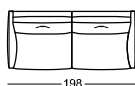

- Available as a single sofa or recliner combination
- Footrest with release mechanism
- Back adjustment
- Built-in fold-up headrest in the backrest
- Headrest can be added later
- Base section can be upholstered in the desired material
- Flat steel base in polished chrome, brushed chrome, brass lacquered or bronze lacquered
- Flat steel base can be mounted for a seat height of 43 or 45 cm
- Adjustable metal legs for a seat height of 43 to 45 cm in polished chrome or brushed chrome
- Adjustable wooden legs for a seat height of 43 to 45 cm stained according to our colour chart

Design:

Martin Birrer/Benny Mosimann

1630 MELLOW

2er-Sofa
Canapé 2 places
Two-seater sofa

2er-Element ATL/ATR
Elément 2 places AG/AD
Twin element LAR/RAR

2er-Sofa breit
Canapé 2 places large
Two-seater sofa wide

2er-Element breit ATL/ATR
Elément 2 places large AG/AD
Twin element wide LAR/RAR

3er-Sofa
Canapé 3 places
Three-seater sofa

3er-Element ATL/ATR
Elément 3 places AG/AD
Triple element LAR/RAR

4er-Sofa
Canapé 4 places
Four-seater sofa