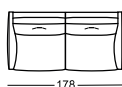

- Available as a single sofa or recliner combination
- Footrest with release mechanism
- Back adjustment
- Built-in fold-up headrest in the backrest
- Headrest can be added later
- Base section can be upholstered in the desired material
- Flat steel base in polished chrome, brushed chrome, brass lacquered or bronze lacquered
- Flat steel base can be mounted for a seat height of 43 or 45 cm
- Adjustable metal legs for a seat height of 43 to 45 cm in polished chrome or brushed chrome
- Adjustable wooden legs for a seat height of 43 to 45 cm stained according to our colour chart

Design:

Martin Birrer/Benny Mosimann

1630 MELLOW

2er-Sofa
Canapé 2 places
Two-seater sofa

2er-Element ATL/ATR
Elément 2 places AG/AD
Twin element LAR/RAR

2er-Sofa breit
Canapé 2 places large
Two-seater sofa wide

2er-Element breit ATL/ATR
Elément 2 places large AG/AD
Twin element wide LAR/RAR

3er-Sofa
Canapé 3 places
Three-seater sofa

3er-Element ATL/ATR
Elément 3 places AG/AD
Triple element LAR/RAR

4er-Sofa
Canapé 4 places
Four-seater sofa