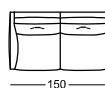

2er-Element ATL/ATR
Elément 2 places AG/AD
Twin element LAR/RAR